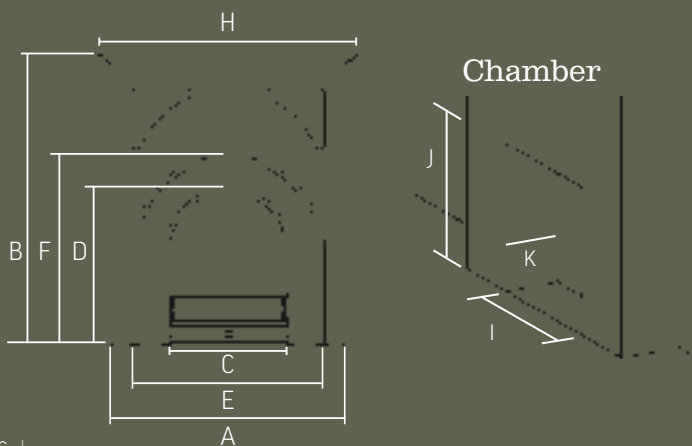

A	B	C	D	E	F	G	H	I	J	K
FAIRBURN 36"	780	1000	455	655	595	730	N/A	915	580	730	300
FAIRBURN 48"	1015	1185	450	655	745	805	N/A	1200	580	730	300
HAREWOOD	780	1015	410	550	640	805	N/A	915	470	615	220