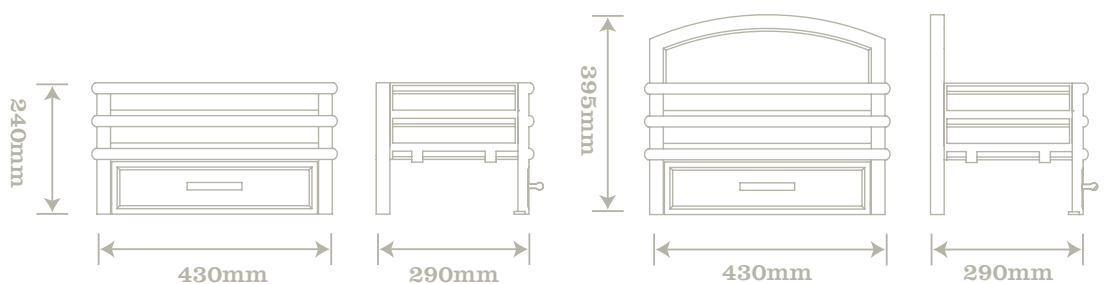

Firebaskets

Arundel

Fire

Solid Fuel

Fuel options for Cast Iron Baskets

Model	Bamburgh		
Fuel	Electric	Gas	Multi Fuel
Output	1kW or 2kW	Up to 6.9kW	Variable
Gas Type	N/A	Natural Gas (LPG option available)	N/A
Fuel Bed	Coal	Coal as standard	All solid fuels (not supplied)
Material	Cast Iron