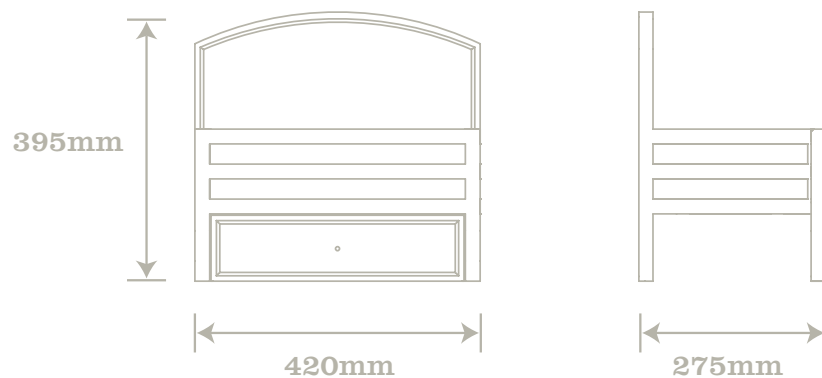

Firebaskets

Arundel

Fire

Solid Fuel

Beam

Solid Oak 48"

Fuel options for Cast Iron Baskets

Model	Arundel		
Fuel	Electric	Gas	Multi Fuel
Output	1kW or 2kW	Variable	Variable
Gas Type	N/A	Natural Gas (LPG option available)	N/A
Fuel Bed	Coal	Coal as standard	All solid fuels (not supplied)
Material	Cast Iron