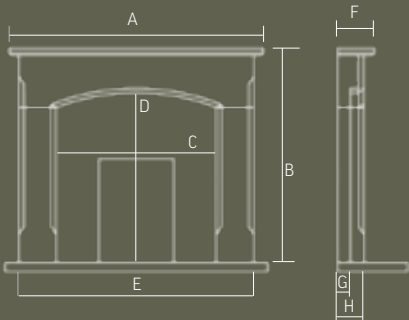

THE SWINFORD 48"
AVAILABLE IN AGEAN LIMESTONE

THE BYRON 46"
AVAILABLE IN SOLID OAK

THE BYRON 54"
AVAILABLE IN SOLID OAK

THE COPGROVE 54"
AVAILABLE IN SOLID OAK

THE LEVISHAM 54"
AVAILABLE IN SOLID OAK

All measurements in mm. Overall height does not include hearth