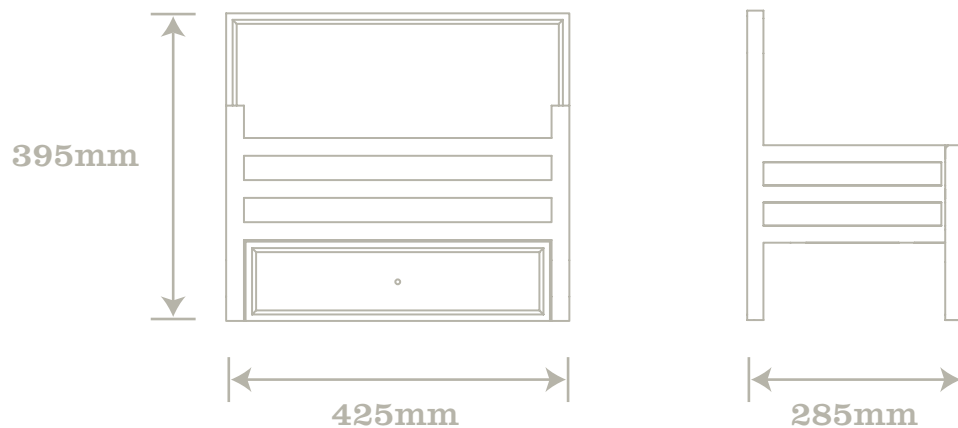

Mantels at a glance

THE ASHCOMBE 54"
AVAILABLE IN AGEAN LIMESTONE

THE BALHAM 56"
AVAILABLE IN AGEAN LIMESTONE

THE CHANCERY 52"
AVAILABLE IN AGEAN LIMESTONE
& TRAVERTINE MARBLE

THE EVERLEY 48"
AVAILABLE IN AGEAN LIMESTONE
& TRAVERTINE MARBLE

THE GROSVENOR 56"
AVAILABLE IN CARRARA MARBLE
& LIBERTY WHITE

THE GROSVENOR 60"
AVAILABLE IN CARRARA MARBLE

THE HANWELL 54"
AVAILABLE IN AGEAN LIMESTONE
& TRAVERTINE MARBLE

	A	B	C	D	E	F	G	H
ASHCOMBE 54"	1370	1090	915	900	1275	190	75	145
BALHAM 56"	1420	1145	915	915	1305	230	75	165
BYRON 46"	1170	1095	830	900	1130	205	25	150
BYRON 54"	1365	1135	915	915	1270	205	25	155
CHALFONT 60"	1525	1230	915	915	1430	220	75	180
CHANCERY 52"	1320	1120	915	915	1330	170	75	175
COPGROVE 54"	1370	1140	915	915	1275	195	25	155
EVERLEY 48"	1220	1090	730	860	1115	180	75	150
GROSVENOR 56"	1420	1160	915	915	1295	250	75	145