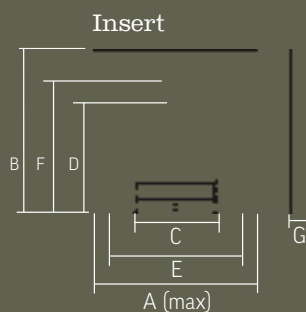

A	B	C	D	E	F	G	I*	J**	K***
CARLISLE	940	940	405	645	825	850	70	430	710	180
WANDSWORTH	1016	1016	450	665	795	835	80	530	730	190
WANDSWORTH 14"	940	940	365	665	675	820	75	440	730	160
CAPITAL CLASSIC PLATE	980	980	420	570	660	780	n/a	n/a	n/a	n/a
CAPITAL PLAIN PLATE	980	980	420	575	660	780	n/a	n/a	n/a	n/a
MERRICK	980	980	420	575	860	865	75	n/a	n/a	n/a
NOUVEAU	940	940	410	575	841	890	75	470	615	200
OXFORD	980	980	420	575	865	865	75	n/a	n/a	n/a
PROVIDENT	980	980	420	575	805	850	65	n/a	n/a	n/a