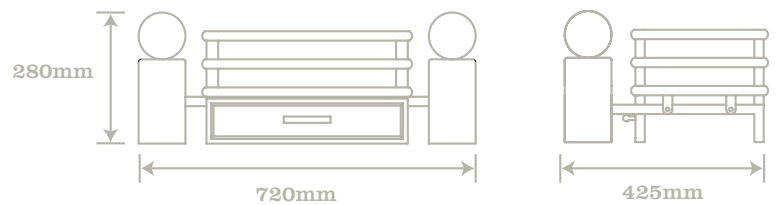

Firebaskets

Danbury

Fire

Solid Fuel

Fuel options for Cast Iron Baskets

Model	Danbury		
Fuel	Electric	Gas	Multi Fuel
Output	1kW or 2kW	Variable	Variable
Gas Type	N/A	Natural Gas (LPG option available)	N/A
Fuel Bed	Coal	Coal as standard	All solid fuels (not supplied)
Material	Cast Iron