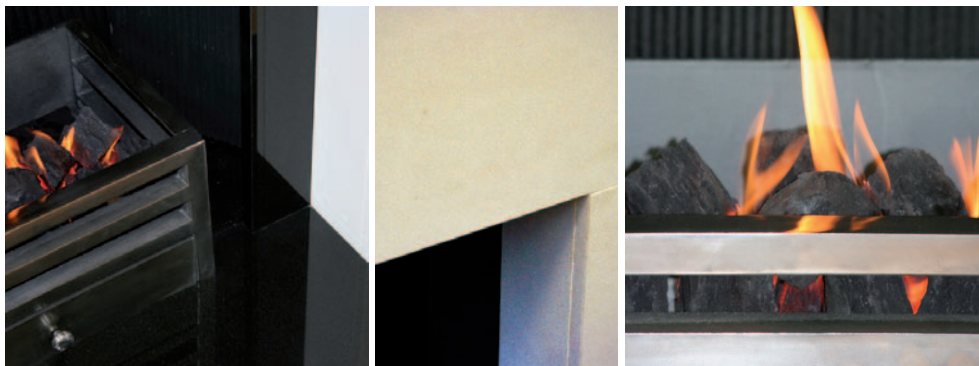

depth 150mm (6")

opening width 914mm (36")

opening height 914mm (36")

Milan

The Milan basket shown here polished with granite slips and Florence surround in Agean limestone.

Florence

overall height	1,092mm	(43")
overall width	1,219mm	(48")
overall depth	152mm	(6")
opening width	813mm	(32")
opening height	838mm	(33")